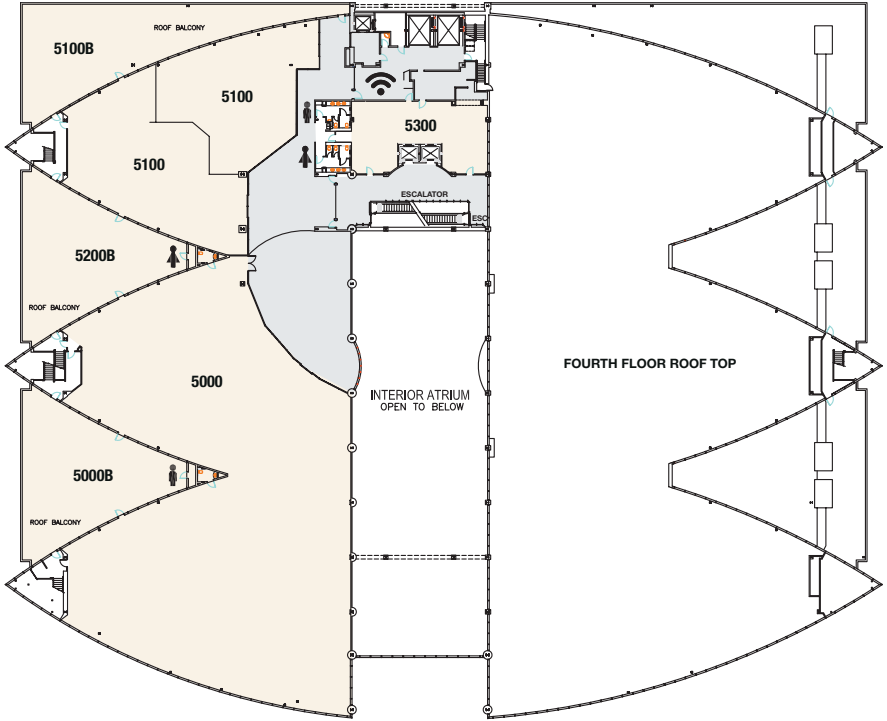

Showplace: Fifth Floor

American Leather ..... 5000, 5000B   Copeland 5100